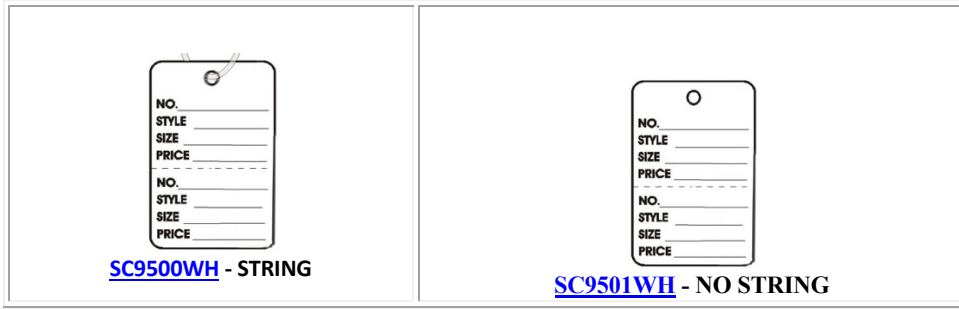

## COUPON TAGS

FREE GROUND FREIGHT TO 48!

1,000 COUPON TAGS PER BOX

SMALL COUPON TAGS ARE 1 1/4" X 1 7/8"

**WHITE ONLY**  
 "STYLE, SIZE, \_\_\_\_\_, PRICE"

STOCK #	STYLE
<a href="#">SC4500WH</a>	String
<a href="#">SC4501WH</a>	No String

BLANK SMALL COUPON TAG 1 1/4" X 1 7/8" 1,000/BX

 <p><a href="#">SC9300WH</a> - STRING</p>	 <p><a href="#">SC9301WH</a> - NO STRING</p>
--	--

SMALL COUPON TAG WITH "No., STYLE, SIZE, PRICE" 1 1/4" X 1 7/8" 1,000/BX

 <p><a href="#">SC9400WH</a> - STRING</p>	 <p><a href="#">SC9401WH</a> - NO STRING</p>
--	--

**SMALL COUPON TAG WITH TEAR OFF STUB and "No., STYLE, SIZE, PRICE" 1 1/4" X 1 7/8" 1,000/BX**

**[SC9500WH](#) - STRING**